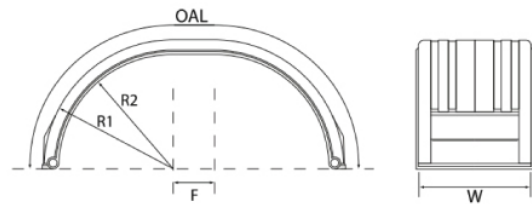

OEM: 1667837

**IT500SFT**

Mudwing for Steering Axle

W: 500mm

H: 680mm

Radius 1: 670mm

Radius 2: 590mm

Overall L: 2400mm