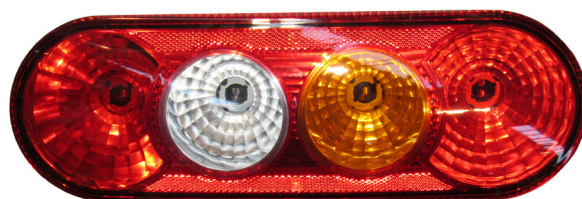

NEW TO RANGE

Contact us now for further details: E - enquiries@ucgroup.com T - 0114 261 1122

KLTF2216

Daytime Running Lamp

- LED 10-30v

Rubbolite: SS/23005

KLTF2319

Rear Combination Lamp RH

- To Suit: Ford Transit

OEM: 1847494

KLTF2322

Rear Combination Lens RH

- To Suit: Ford Transit

OEM: 1831256

KLTF2320

Rear Combination Lamp RH/LH

- To Suit: Ford Transit

KLTF2318

Rear Combination Lamp LH

- To Suit: Ford Transit

OEM: 1847493

KLTF2321

Rear Combination Lens LH

- To Suit: Ford Transit