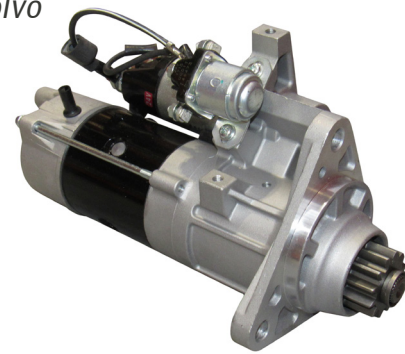

MRBODY520

Headlamp RH
• To Suit: Mercedes Sprinter 2006 Onwards

OEM: A9068200861

MRBODY521

Headlamp LH
• To Suit: Mercedes Sprinter 2006 Onwards

OEM: A9068200761

MRTRO027

Track Rod
• To Suit: Mercedes Actros MP4

Alternator 12V 200A Clutch Pulley

• To Suit: Mercedes

OEM: A0131541002

VLST0006OEM

Starter Motor OEM Mitsubishi 12V 3.6KW

• To Suit: Volvo

OEM: 3594614

VLST0004

Starter Motor 24v 5.5kw 11 Tooth

• To Suit: Volvo

OEM: 21632129

VLBODY775

Upper Small Grille Section

• To Suit: Volvo

OEM: 82258426

VISIT US ONLINE NOW AT WWW.PATHICKEY.COM