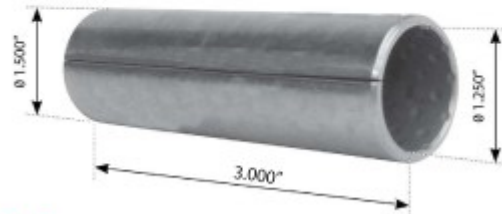

• To Suit: Dennis Elite 2

OEM:254910

DNARB0001

Anti-Roll Bar

• To Suit: Dennis, Hendrickson HA4

OEM:DEP103548

DNSB0026

Shackle Pin Bush

• To Suit: Dennis Elite 2

OEM:254912-17

IVSB0075

Spring Pin

• To Suit: Iveco Stralis

• M20 x 1.5

• 161mm Overall Length

• 140mm U/H Length