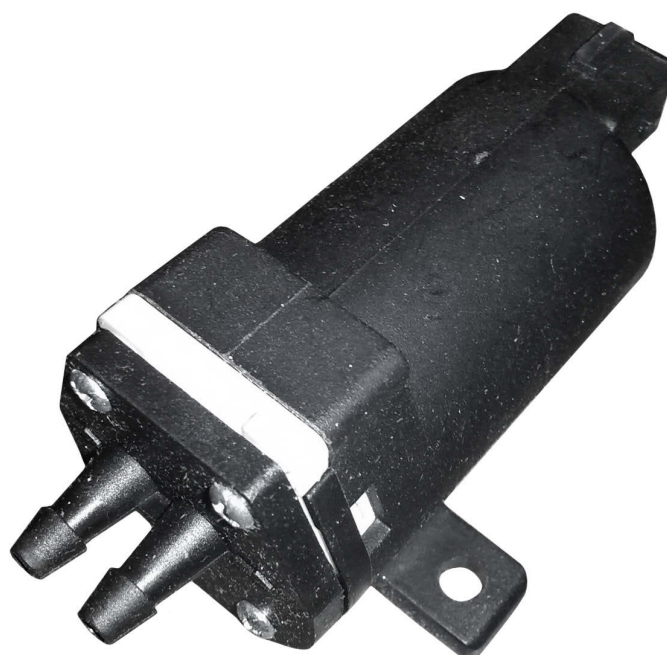

New To Range

contact us now for further details: E - enquiries@ucgroup.com T - 0114 261 1122

VLBODY767

Front Spoiler Section RH
• To Suit: Volvo FH Version 4

OEM: 21495268

VLBODY769

Step Wing RH
• To Suit: Volvo FH Version 4

OEM: 82141521

VLBODY768

Front Spoiler Section LH
• To Suit: Volvo FH Version 4

OEM: 21495266

VLBODY770

Step Wing LH
• To Suit: Volvo FH Version 4

OEM: 82136982

**Pat Hickey Truck & Trailer
Spares** Castlemungret Industrial Estate,
Mungret, Co. Limerick V94 H288
P: 061-303900
www.pathickey.com

New To Range

contact us now for further details: E - enquiries@ucgroup.com T - 0114 261 1122

VLBODY779

Headlamp Surround Corner piece RH

• To Suit: Volvo FH Version 4

OEM: 82462703

VLBODY780

Headlamp Surround Corner Piece LH

• To Suit: Volvo FH Version 4

OEM: 82462702

DFWP0002

Screen Washer Pump

• To Suit: DAF LF45 & LF55

OEM: 1403883